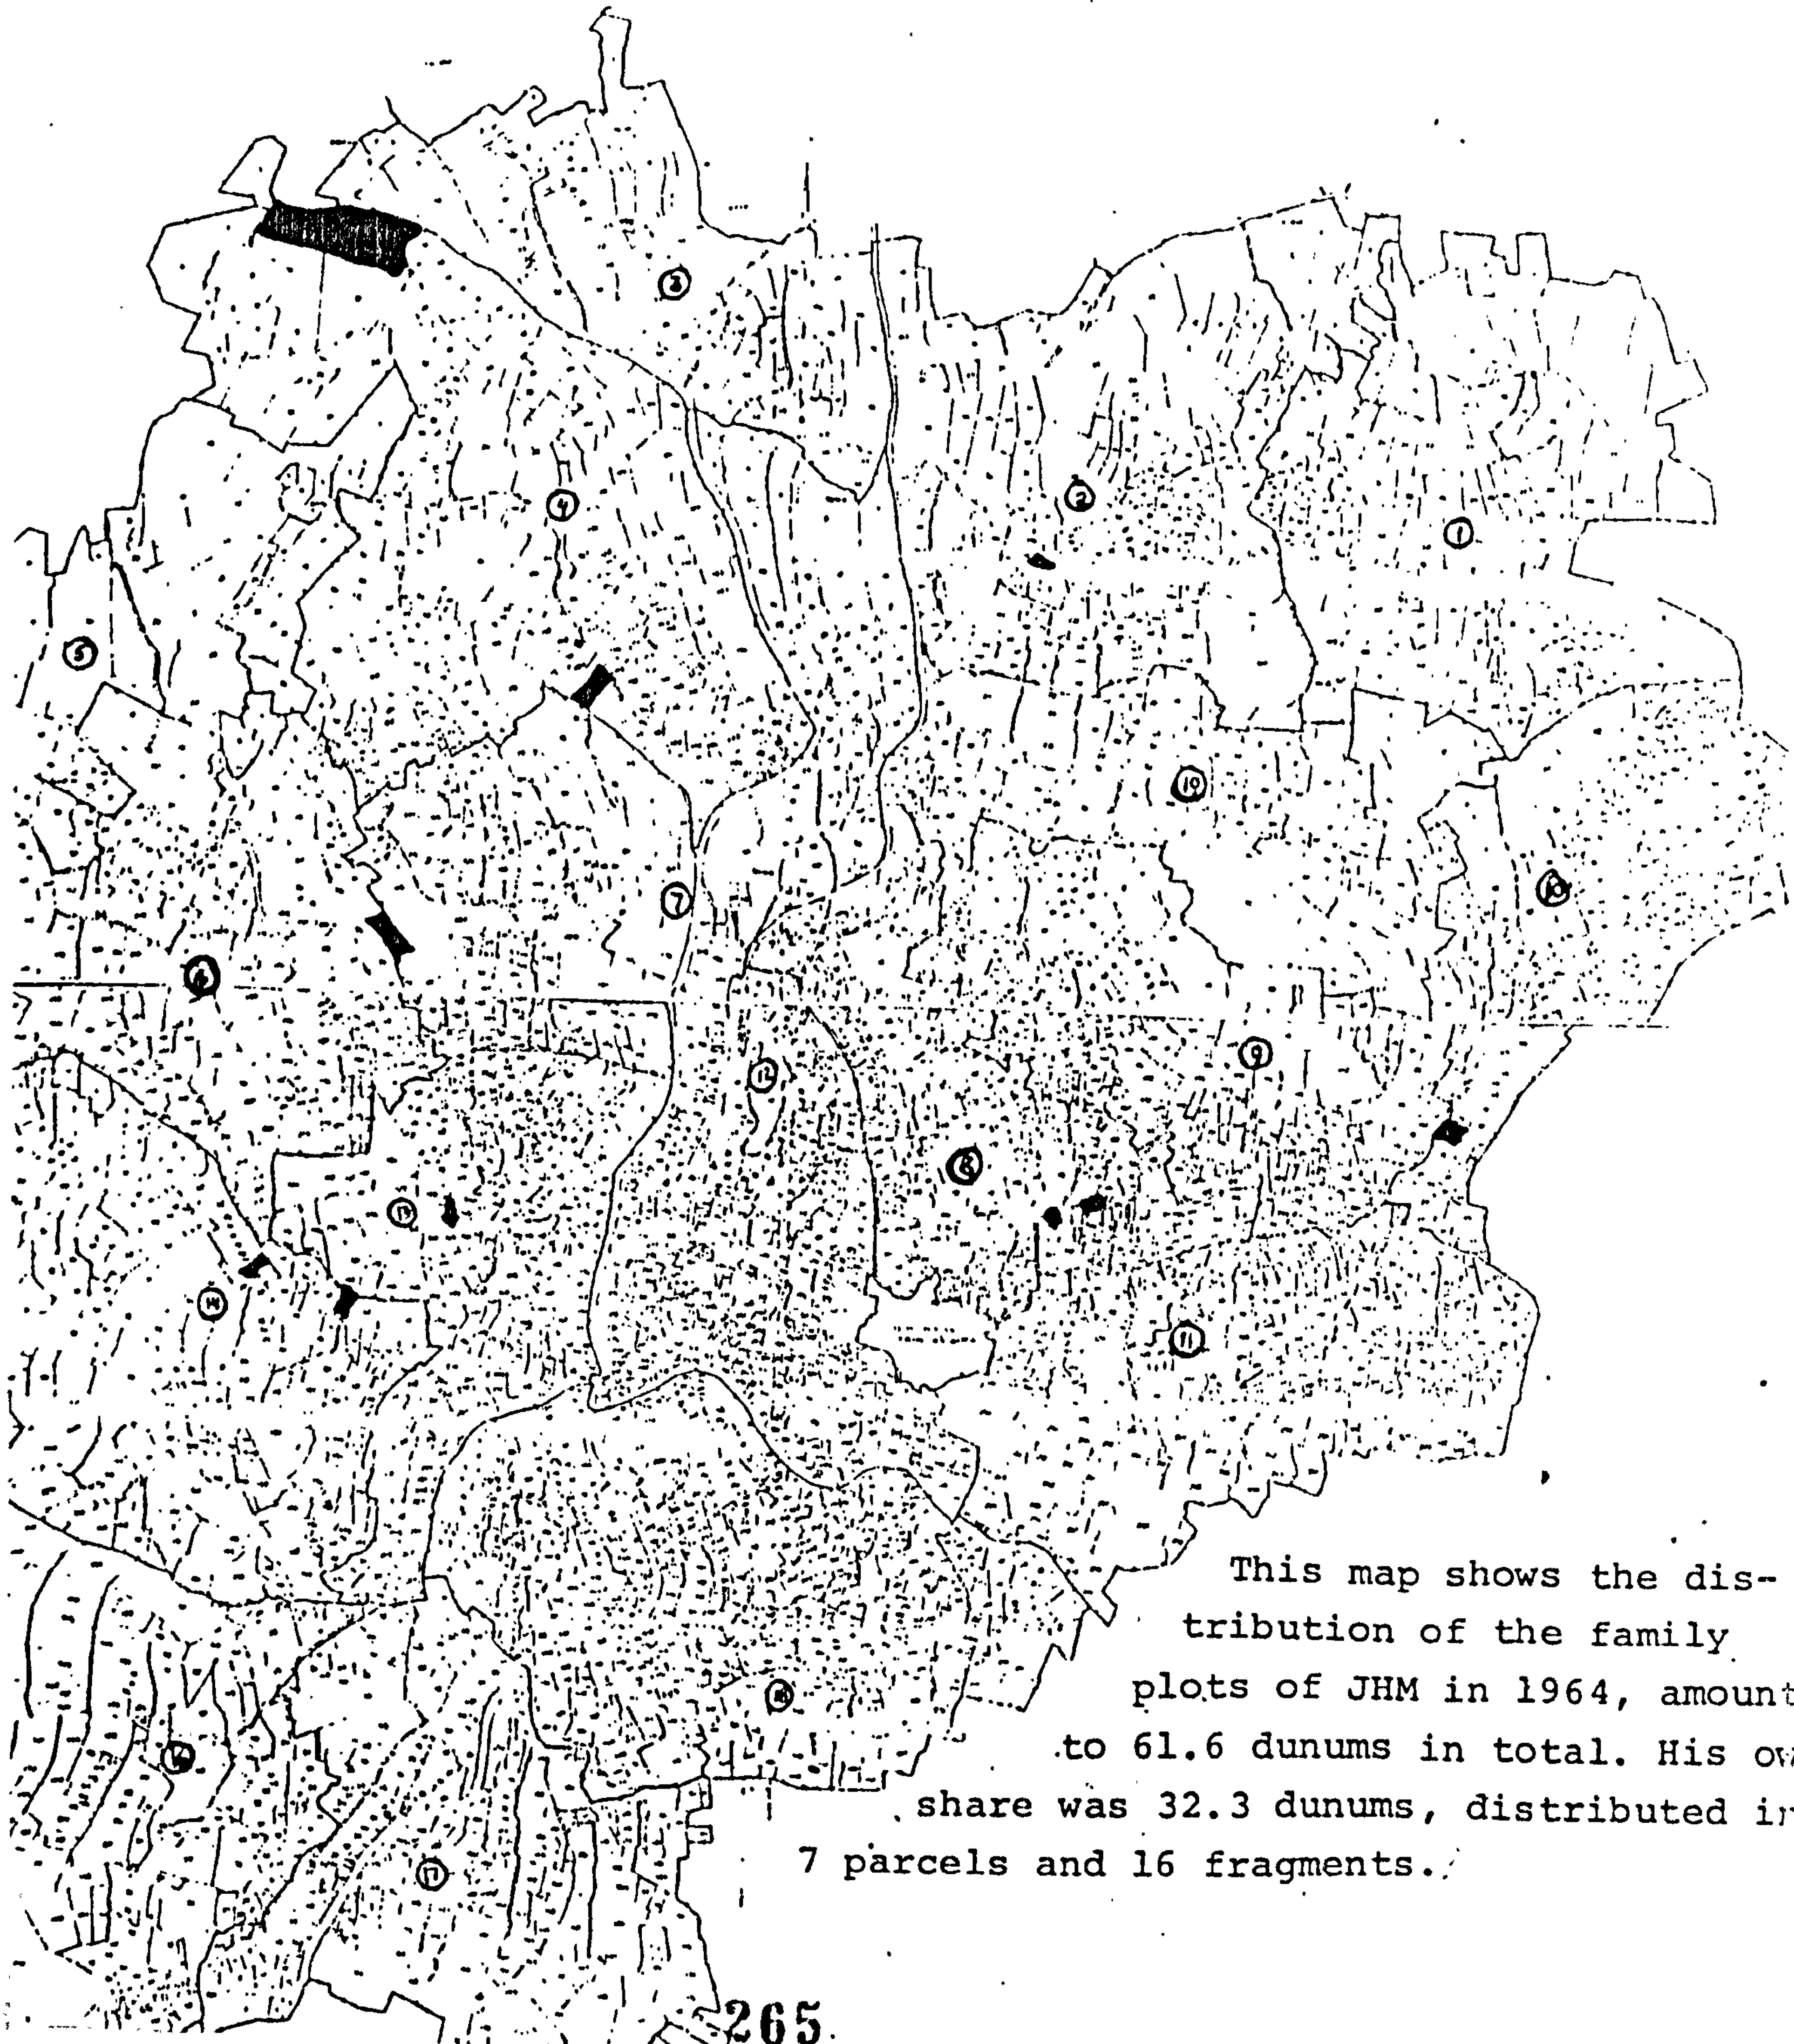

KEY: Parcel (Bloc) = 
 Fragment = 
 J.H.M. Property = 

נפת
 ק"מ
 10000
 גאומטרית

This map shows the distribution of the family plots of JHM in 1964, amount to 61.6 dunums in total. His own share was 32.3 dunums, distributed in 7 parcels and 16 fragments.